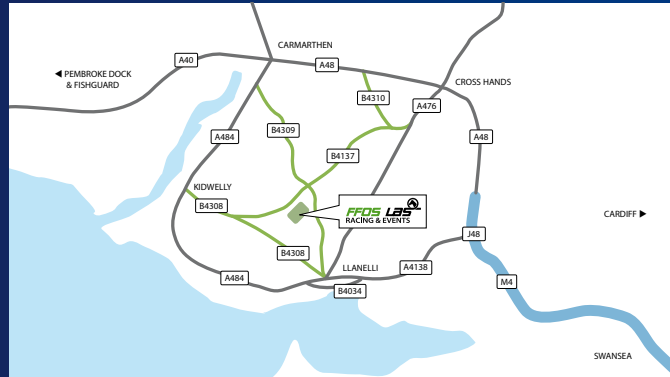

BY AIR

Ffos Las will
accommodate
helicopters on race days
by request. Pembrey
airport is 5 miles from the
racecourse and operates
chartered flights from
around the UK.
Please call in advance
to book.

Based upon Ordnance Survey Maps. © Crown Copyright.
All rights reserved. Ref 101164/2176

FFOS LAS
RACING & EVENTS
CARMARTHENSHIRE

www.ffoslasracecourse.com

Ffos Las Racecourse, Ffos Las, Trimsaran,
Carmarthenshire, SA17 4DE

Tel: 01554 811092 Fax: 01554 811037
info@ffoslasracecourse.com

KEEP IN TOUCH!

FFOS LAS
RACING & EVENTS

CARMARTHENSHIRE